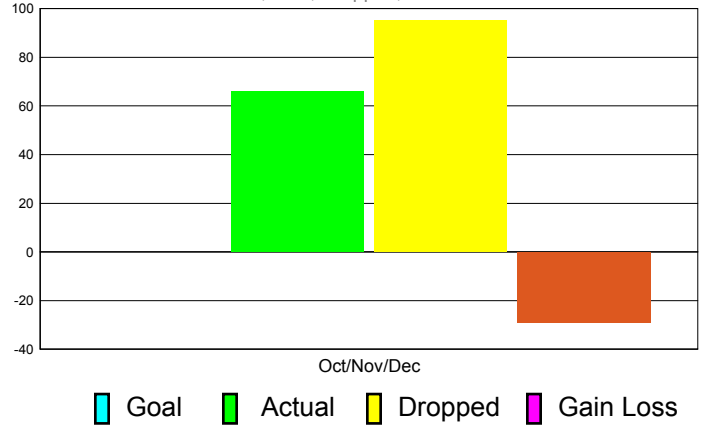

### YTD Status Quo Clubs 2010-2011

Status Quo Clubs Compared to Status Quo Members

## MEMBERSHIP

Membership Results  
2011-2012

Membership  
2010-2011

Month	Net Memb Goal	Actual New Memb	Actual Dropped Memb	Gain/Loss of Memb	Gain/ Loss of Memb
Oct/Nov/Dec	0	66	95	-29	-30
<b>Totals</b>	<b>0</b>	<b>66</b>	<b>95</b>	<b>-29</b>	<b>-30</b>

### Membership Results 2011-2012

Goal, New, Dropped, Gain/Loss